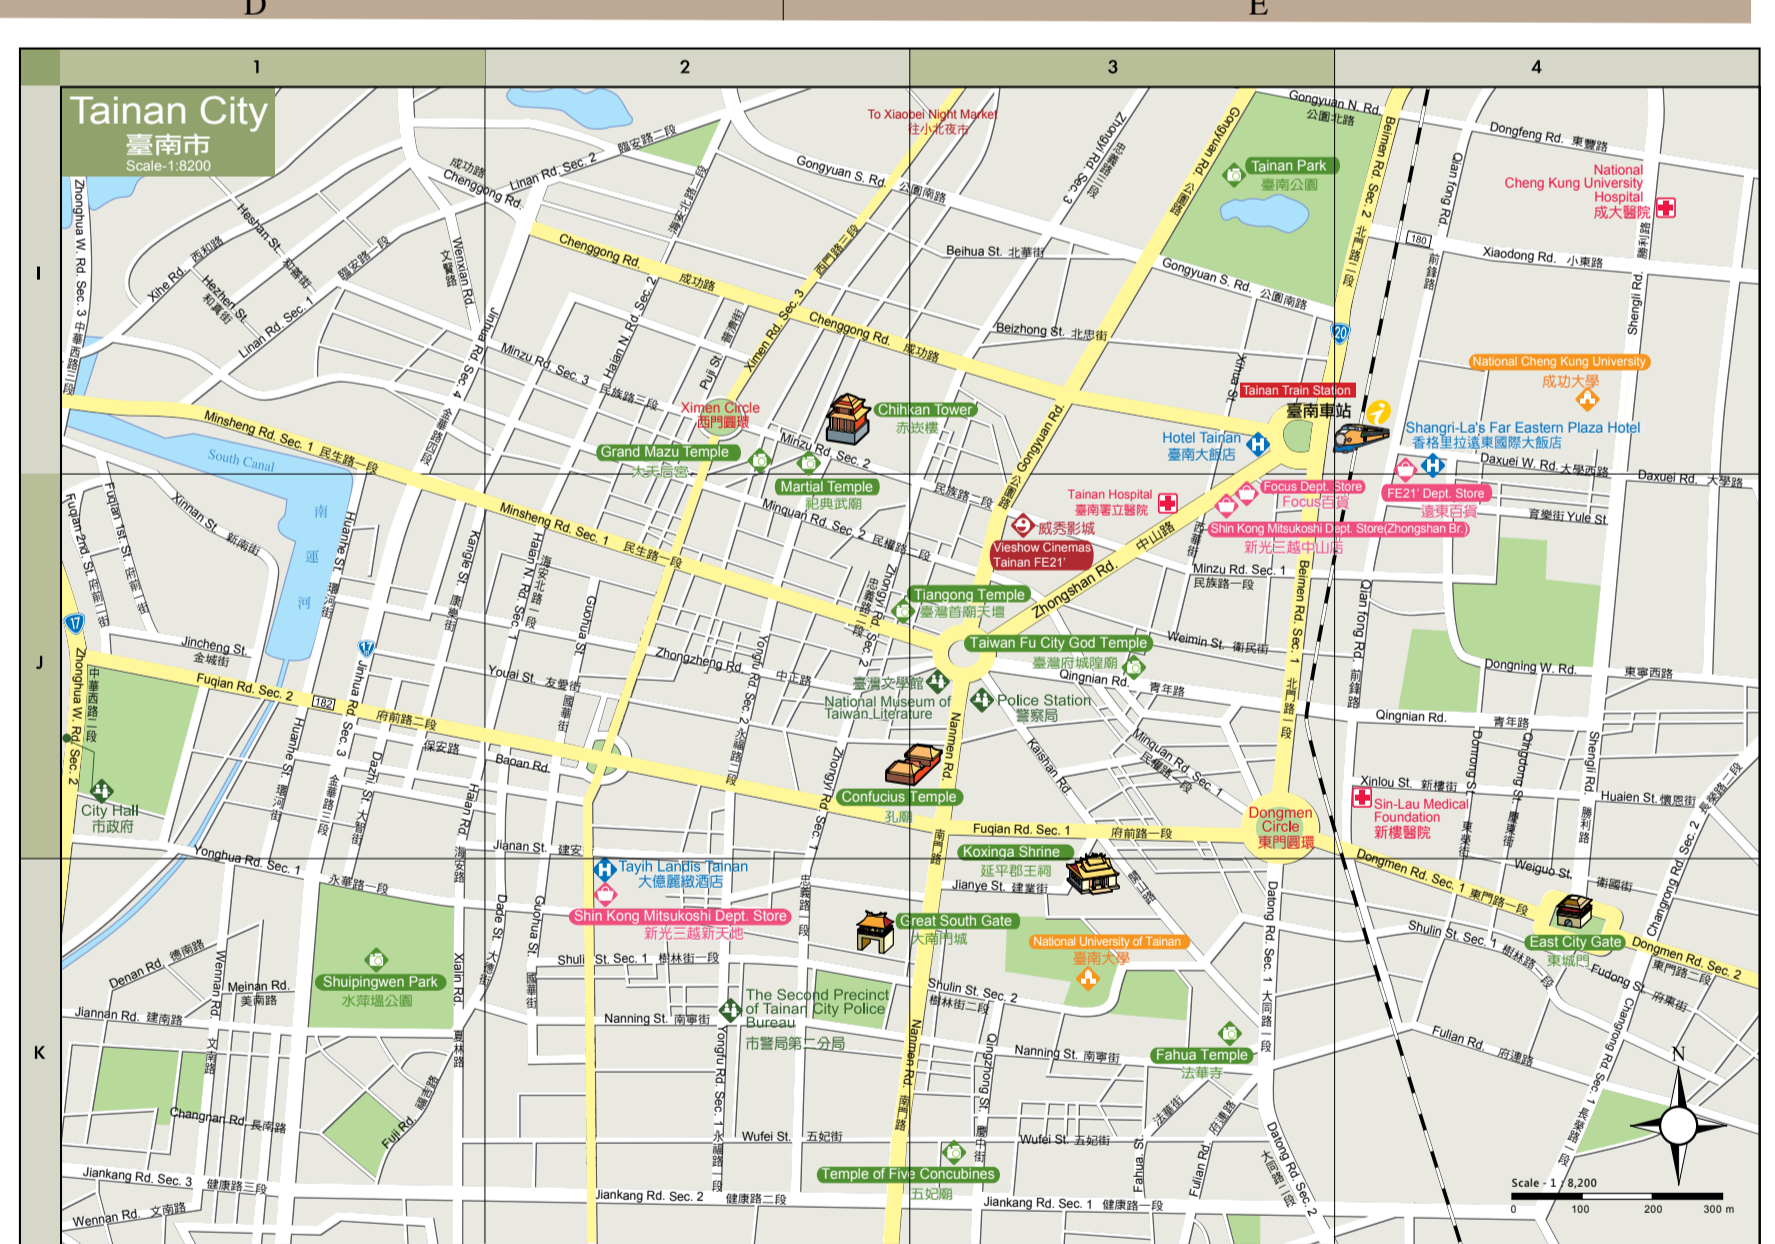

แผนที่ท่องเที่ยวไต้หวัน ภาคใต้ 臺灣旅遊地圖 / 南部

- LEGEND**
- Freeway
 - High Speed Railway
 - Expressway
 - Provincial Highway
 - County Road
 - Town Road
 - Railway
 - River, Lake
 - County Boundary
 - Municipality
 - Provincial-level city, County
 - County-level city or township
 - Village
 - National Park
 - National Scenic Area
 - National Forest Recreation Area
 - Hot Springs
 - Recreation Area
 - Farm
 - Scenic Area
 - International Airport
 - Domestic Airport
 - Visitor Center

Scale: 1 : 388,900